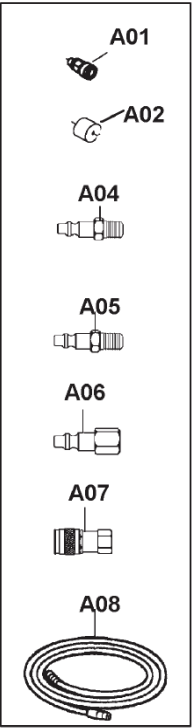

MAC5200
3HP, 5.2Gal. SINGLE COMPRESSOR
REGULAR TIRE
(*No-Flat Tire, See Page 4 - MAC5200-P)

Item No.	Type	Sub	Part No.	Description	Qty	Unit
001			101001	CYLINDER HEAD	1	PC.
002			211001	VALVE SEAT TO HEAD GASKET	1	PC.
003			104005	INLET & EXHAUST VALVE SEAT	2	PC.
004			212006	INLET & EXHAUST VALVE SEAL GASKET	1	PC.
005			125004	INLET & EXHAUST VALVE PLATE	2	PC.
006			151209	ELBOW	2	PC.
008			365003	BOLT FOR CONSOLE	4	PC.
009			352087	CYLINDER HEAD BOLT	4	PC.
010			382011	SPRING WASHER	4	PC.
011			151404	DISCHARGE ELBOW	1	PC.
012			230092S	DISCHARGE TUBE ASSY	1	PC.
013			151001	UNLOADING ELBOW	3	PC.
014			441025	NIPPLE	1	PC.
015			213009	VALVE SEAT TO CYLINDER GASKET	1	PC.
016			201013	CYLINDER	1	PC.
017			203002	PISTON	1	PC.
018			206002	COMPRESSION RING	2	PC.
019			207002	OIL CONTROL RING	1	PC.
020			204002	PISTON PIN	1	PC.
021			205001	PISTON PIN SNAP RING	2	PC.
022			214001	CYLINDER TO CRANKCASE GASKET	1	PC.
023			371005	SET NUT (CYLINDER TO CRANKCASE)	2	PC.
024			382005	SPRING WASHER (CYLINDER TO CRANKCASE)	2	PC.
025			358001	DOUBLE HEAD SCREW	2	PC.
026	1		402015-01	RETAINER CAP L, PLASTIC F/WHEEL #402015 (Use with 403002)	2	PC.
	2		403002	RETAINER CAP S, METAL F/WHEEL #402015 OR #2920295	2	PC.
027			215001	CRANKCASE COVER GASKET	1	PC.
028			302001	CRANKSHAFT	1	PC.
029			304014	CRANKCASE COVER	1	PC.
030			316001	CONNECTING ROD	1	PC.
031			321001	OIL SIGHT GAUGE	1	PC.
032			360001	OIL DRAINING PLUG	1	PC.
033			433011	MOTOR COVER	1	PC.
034			352071	MOTOR/CRANKCASE COVER BOLT	9	PC.
035			170013	AIR FILTER ASSY	1	PC.
036			324003	OIL FILLER/CRANKCASE BREATHER	1	PC.
037			251209	ELECTRIC MOTOR/CRANKCASE	1	PC.
		INC.		Item No. 53, 61, 69-71, 73		
038	2		2020295	WHEEL	2	PC.
039			217001	OIL GAUGE GASKET	1	PC.
040			401125	AIR TANK WITH FRAME	1	PC.
041			411029	PRESSURE/REGULATOR GAUGE	2	PC.
		INC.	411029-1-01	GLASS LENS	2	PC.
042			410029	REGULATOR	1	PC.
043			435016	RUBBER HANDLE	3	PC.
044			434006	TANK FOOT ASSY	2	PC.
046			407001	SAFETY VALVE (1/4")	1	PC.
047			413008	DRAIN COCK	1	PC.
048			409004	CHECK VALVE	1	PC.
		INC.	485002	ORANGE PUCK	1	PC.
049			452015	POWER CORD	1	PC.
050			412025	PRESSURE SWITCH	1	PC.
051			441001	REGULATOR NIPPLE	1	PC.
052			228070	UNLOADING TUBE ASSY (1/4")	1	PC.
053			431010	MOTOR FAN	1	PC.
054			151002	UNLOADING ELBOW	1	PC.
055			360002	PLUG	2	PC.