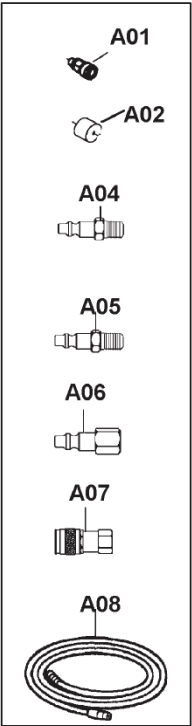

MAC5200-P
3HP, 5.2Gal. SINGLE COMPRESSOR
NO-FLAT TIRE
(*Regular Tire, See Page 1 - MAC5200)

Item No.	Type	Sub	Part No.	Description	Qty	Unit
001			101001	CYLINDER HEAD	1	PC.
002			211001	VALVE SEAT TO HEAD GASKET	1	PC.
003			104005	INLET & EXHAUST VALVE SEAT	2	PC.
004			212006	INLET & EXHAUST VALVE SEAL GASKET	1	PC.
005			125004	INLET & EXHAUST VALVE PLATE	2	PC.
006			151209	ELBOW	2	PC.
008			365003	BOLT FOR CONSOLE	4	PC.
009			352087	CYLINDER HEAD BOLT	4	PC.
010			382011	SPRING WASHER	4	PC.
011			151404	DISCHARGE ELBOW	1	PC.
012			230092S	DISCHARGE TUBE ASSY	1	PC.
013			151001	UNLOADING ELBOW	3	PC.
014			441025	NIPPLE	1	PC.
015			213009	VALVE SEAT TO CYLINDER GASKET	1	PC.
016			201013	CYLINDER	1	PC.
017			203002	PISTON	1	PC.
018			206002	COMPRESSION RING	2	PC.
019			207002	OIL CONTROL RING	1	PC.
020			204002	PISTON PIN	1	PC.
021			205001	PISTON PIN SNAP RING	2	PC.
022			214001	CYLINDER TO CRANKCASE GASKET	1	PC.
023			371005	SET NUT (CYLINDER TO CRANKCASE)	2	PC.
024			382005	SPRING WASHER (CYLINDER TO CRANKCASE)	2	PC.
025			358001	DOUBLE HEAD SCREW	2	PC.
026			403003	RETAINER CAP FOR WHEELS #402007	2	PC.
027			215001	CRANKCASE COVER GASKET	1	PC.
028			302001	CRANKSHAFT	1	PC.
029			304014	CRANKCASE COVER	1	PC.
030			316001	CONNECTING ROD	1	PC.
031			321001	OIL SIGHT GAUGE	1	PC.
032			360001	OIL DRAINING PLUG	1	PC.
033			433011	MOTOR COVER	1	PC.
034			352071	MOTOR/CRANKCASE COVER BOLT	9	PC.
035			170013	AIR FILTER ASSY	1	PC.
036			324003	OIL FILLER/CRANKCASE BREATHER	1	PC.
037			251209	ELECTRIC MOTOR/CRANKCASE	1	PC.
		INC.		Item No. 53, 61, 69-71, 73		
038			402007	WHEEL (NO-FLAT)	2	PC.
039			217001	OIL GAUGE GASKET	1	PC.
040			401130	AIR TANK WITH FRAME	1	PC.
041			411029	PRESSURE/REGULATOR GAUGE	2	PC.
			411029-1-01	GLASS LENS	2	PC.
042			410029	REGULATOR	1	PC.
043			435016	RUBBER HANDLE	3	PC.
044			434006	TANK FOOT ASSY	2	PC.
046			407001	SAFETY VALVE (1/4")	1	PC.
047			413008	DRAIN COCK	1	PC.
048			409004	CHECK VALVE	1	PC.
		INC.	485002	ORANGE PUCK	1	PC.
049			452015	POWER CORD	1	PC.
050			412025	PRESSURE SWITCH	1	PC.
051			441001	REGULATOR NIPPLE	1	PC.
052			228070	UNLOADING TUBE ASSY (1/4")	1	PC.
053			431010	MOTOR FAN	1	PC.
054			151002	UNLOADING ELBOW	1	PC.
055			360002	PLUG	2	PC.
056			421006	MANIFOLD BLOCK	1	PC.