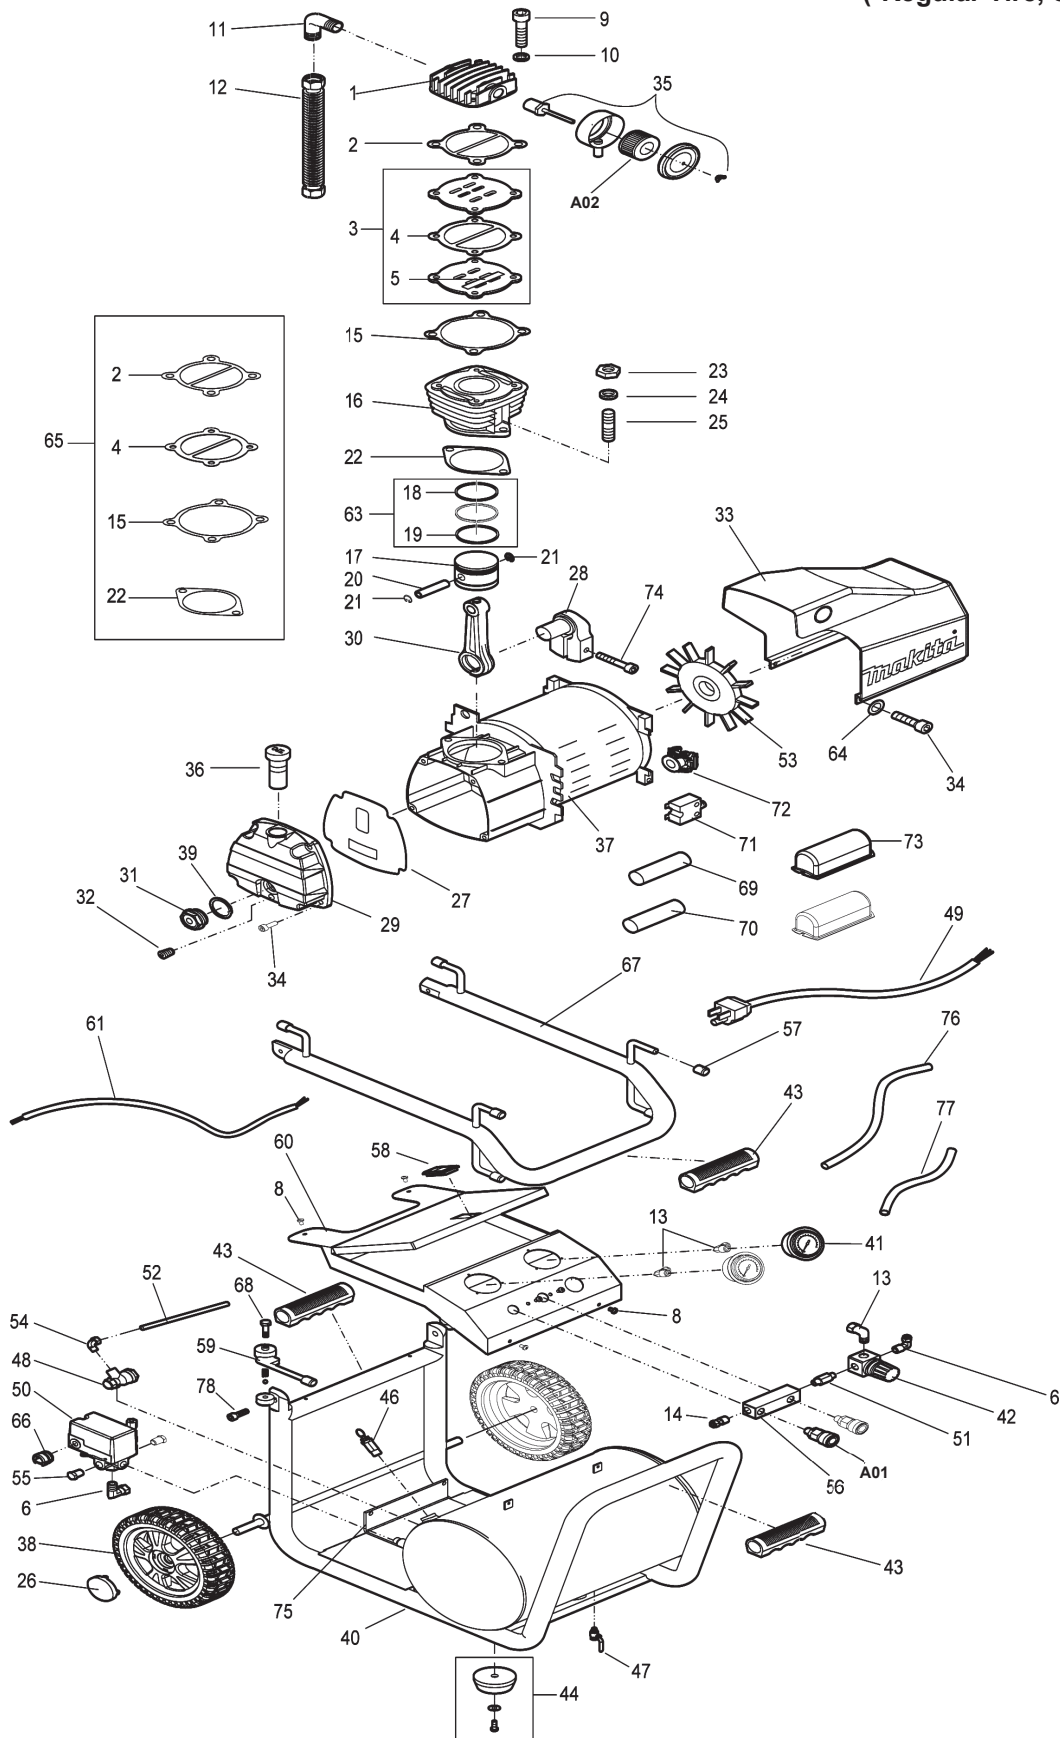

MAC5200-P
3HP, 5.2Gal. SINGLE COMPRESSOR
NO-FLAT TIRE
(*Regular Tire, See Page 1 - MAC5200)

Item No.	Type	Sub	Part No.	Description	Qty	Unit
001			101001	CYLINDER HEAD	1	PC.
002			211001	VALVE SEAT TO HEAD GASKET	1	PC.
003			104005	INLET & EXHAUST VALVE SEAT	2	PC.
004			212006	INLET & EXHAUST VALVE SEAL GASKET	1	PC.
005			125004	INLET & EXHAUST VALVE PLATE	2	PC.
006			151209	ELBOW	2	PC.
008			365003	BOLT FOR CONSOLE	4	PC.
009			352087	CYLINDER HEAD BOLT	4	PC.
010			382011	SPRING WASHER	4	PC.
011			151404	DISCHARGE ELBOW	1	PC.
012			230092S	DISCHARGE TUBE ASSY	1	PC.
013			151001	UNLOADING ELBOW	3	PC.
014			441025	NIPPLE	1	PC.
015			213009	VALVE SEAT TO CYLINDER GASKET	1	PC.
016			201013	CYLINDER	1	PC.
017			203002	PISTON	1	PC.
018			206002	COMPRESSION RING	2	PC.
019			207002	OIL CONTROL RING	1	PC.
020			204002	PISTON PIN	1	PC.
021			205001	PISTON PIN SNAP RING	2	PC.
022			214001	CYLINDER TO CRANKCASE GASKET	1	PC.
023			371005	SET NUT (CYLINDER TO CRANKCASE)	2	PC.
024			382005	SPRING WASHER (CYLINDER TO CRANKCASE)	2	PC.
025			358001	DOUBLE HEAD SCREW	2	PC.
026			403003	RETAINER CAP FOR WHEELS #402007	2	PC.
027			215001	CRANKCASE COVER GASKET	1	PC.
028			302001	CRANKSHAFT	1	PC.
029			304014	CRANKCASE COVER	1	PC.
030			316001	CONNECTING ROD	1	PC.
031			321001	OIL SIGHT GAUGE	1	PC.
032			360001	OIL DRAINING PLUG	1	PC.
033			433011	MOTOR COVER	1	PC.
034			352071	MOTOR/CRANKCASE COVER BOLT	9	PC.
035			170013	AIR FILTER ASSY	1	PC.
036			324003	OIL FILLER/CRANKCASE BREATHER	1	PC.
037			251209	ELECTRIC MOTOR/CRANKCASE	1	PC.
		INC.		Item No. 53, 61, 69-71, 73		
038			402007	WHEEL (NO-FLAT)	2	PC.
039			217001	OIL GAUGE GASKET	1	PC.
040			401130	AIR TANK WITH FRAME	1	PC.
041			411029	PRESSURE/REGULATOR GAUGE	2	PC.
			411029-1-01	GLASS LENS	2	PC.
042			410029	REGULATOR	1	PC.
043			435016	RUBBER HANDLE	3	PC.
044			434006	TANK FOOT ASSY	2	PC.
046			407001	SAFETY VALVE (1/4")	1	PC.
047			413008	DRAIN COCK	1	PC.
048			409004	CHECK VALVE	1	PC.
		INC.	485002	ORANGE PUCK	1	PC.
049			452015	POWER CORD	1	PC.
050			412025	PRESSURE SWITCH	1	PC.
051			441001	REGULATOR NIPPLE	1	PC.
052			228070	UNLOADING TUBE ASSY (1/4")	1	PC.
053			431010	MOTOR FAN	1	PC.
054			151002	UNLOADING ELBOW	1	PC.
055			360002	PLUG	2	PC.
056			421006	MANIFOLD BLOCK	1	PC.