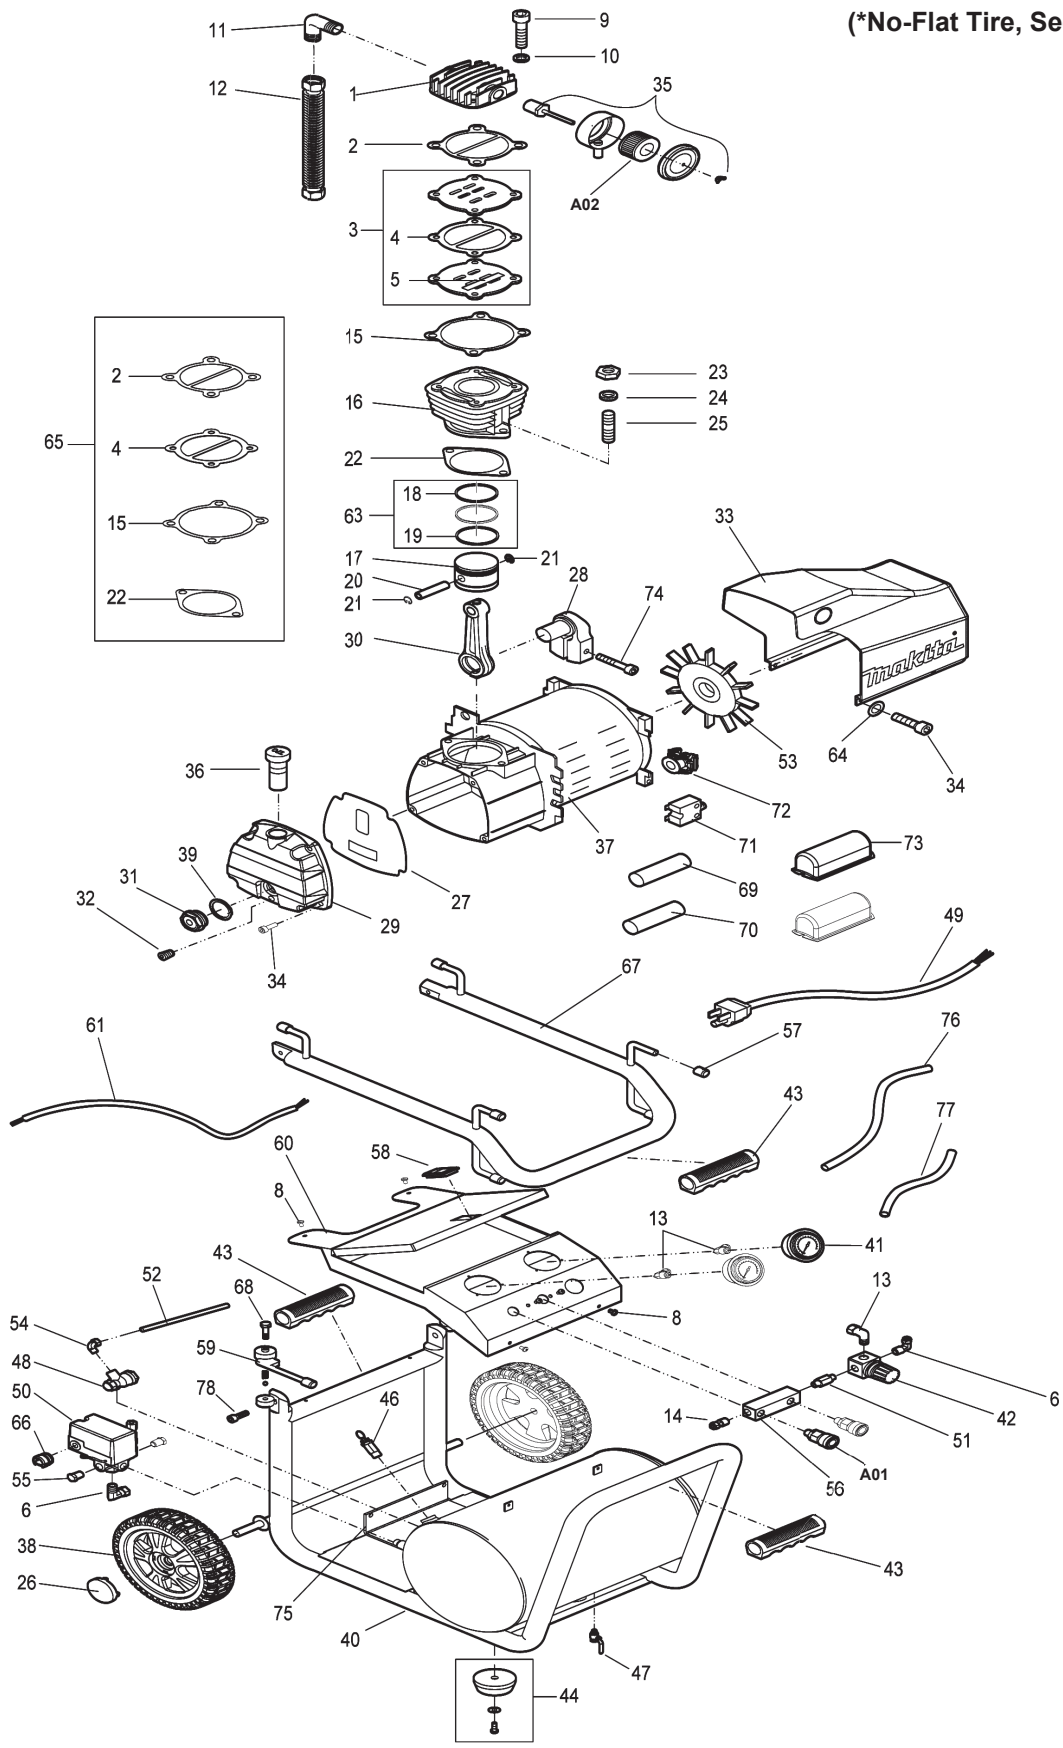

MAC5200
3HP, 5.2Gal. SINGLE COMPRESSOR
REGULAR TIRE
(*No-Flat Tire, See Page 4 - MAC5200-P)

Item No.	Type	Sub	Part No.	Description	Qty	Unit
001			101001	CYLINDER HEAD	1	PC.
002			211001	VALVE SEAT TO HEAD GASKET	1	PC.
003			104005	INLET & EXHAUST VALVE SEAT	2	PC.
004			212006	INLET & EXHAUST VALVE SEAL GASKET	1	PC.
005			125004	INLET & EXHAUST VALVE PLATE	2	PC.
006			151209	ELBOW	2	PC.
008			365003	BOLT FOR CONSOLE	4	PC.
009			352087	CYLINDER HEAD BOLT	4	PC.
010			382011	SPRING WASHER	4	PC.
011			151404	DISCHARGE ELBOW	1	PC.
012			230092S	DISCHARGE TUBE ASSY	1	PC.
013			151001	UNLOADING ELBOW	3	PC.
014			441025	NIPPLE	1	PC.
015			213009	VALVE SEAT TO CYLINDER GASKET	1	PC.
016			201013	CYLINDER	1	PC.
017			203002	PISTON	1	PC.
018			206002	COMPRESSION RING	2	PC.
019			207002	OIL CONTROL RING	1	PC.
020			204002	PISTON PIN	1	PC.
021			205001	PISTON PIN SNAP RING	2	PC.
022			214001	CYLINDER TO CRANKCASE GASKET	1	PC.
023			371005	SET NUT (CYLINDER TO CRANKCASE)	2	PC.
024			382005	SPRING WASHER (CYLINDER TO CRANKCASE)	2	PC.
025			358001	DOUBLE HEAD SCREW	2	PC.
026	1		402015-01	RETAINER CAP L, PLASTIC F/WHEEL #402015 (Use with 403002)	2	PC.
	2		403002	RETAINER CAP S, METAL F/WHEEL #402015 OR #2920295	2	PC.
027			215001	CRANKCASE COVER GASKET	1	PC.
028			302001	CRANKSHAFT	1	PC.
029			304014	CRANKCASE COVER	1	PC.
030			316001	CONNECTING ROD	1	PC.
031			321001	OIL SIGHT GAUGE	1	PC.
032			360001	OIL DRAINING PLUG	1	PC.
033			433011	MOTOR COVER	1	PC.
034			352071	MOTOR/CRANKCASE COVER BOLT	9	PC.
035			170013	AIR FILTER ASSY	1	PC.
036			324003	OIL FILLER/CRANKCASE BREATHER	1	PC.
037			251209	ELECTRIC MOTOR/CRANKCASE	1	PC.
		INC.		Item No. 53, 61, 69-71, 73		
038	2		2020295	WHEEL	2	PC.
039			217001	OIL GAUGE GASKET	1	PC.
040			401125	AIR TANK WITH FRAME	1	PC.
041			411029	PRESSURE/REGULATOR GAUGE	2	PC.
		INC.	411029-1-01	GLASS LENS	2	PC.
042			410029	REGULATOR	1	PC.
043			435016	RUBBER HANDLE	3	PC.
044			434006	TANK FOOT ASSY	2	PC.
046			407001	SAFETY VALVE (1/4")	1	PC.
047			413008	DRAIN COCK	1	PC.
048			409004	CHECK VALVE	1	PC.
		INC.	485002	ORANGE PUCK	1	PC.
049			452015	POWER CORD	1	PC.
050			412025	PRESSURE SWITCH	1	PC.
051			441001	REGULATOR NIPPLE	1	PC.
052			228070	UNLOADING TUBE ASSY (1/4")	1	PC.
053			431010	MOTOR FAN	1	PC.
054			151002	UNLOADING ELBOW	1	PC.
055			360002	PLUG	2	PC.